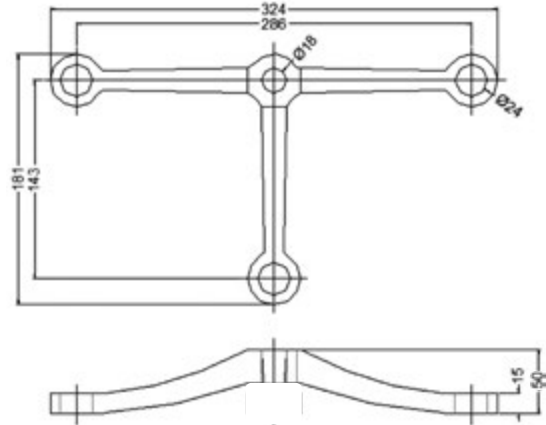

**SPIDER FITTING**

**SPIDER FITTING WITH FIN - S.S. 316**

**Features:**

- Installed with Routels
- Firm holding with fin
- Material :- S.S. - 316
- Finish :- SSS / PSS

**NSF - 01 Four Way Spider Fitting with Fin**

**Features:**

- Installed with Routels
- Firm holding with fin
- Material :- S.S. - 316
- Finish :- SSS / PSS

**NSF - 02 Two Way Spider Fitting with Fin**

**SPIDER FITTING WITHOUT FIN - S.S. 316**

**Features:**

- Installed with Routels
- Material :- S.S. - 316
- Finish :- SSS / PSS

**NSF - 03 Four Way Spider Fitting without Fin**

**Features:**

- Installed with Routels
- Material :- S.S. - 316
- Finish :- SSS / PSS

## NROUTE - 04 Telescopic Bolt

**SPIDER FITTING - TOP FIN PLATE - 304**

Ovalhole Size 15X40 mm

**Features:**

- Material :- S.S. - 304
- Finish :- SSS / PSS

**NSFP - 200 Top Fin Plate**

Ovalhole Size 15X40 mm