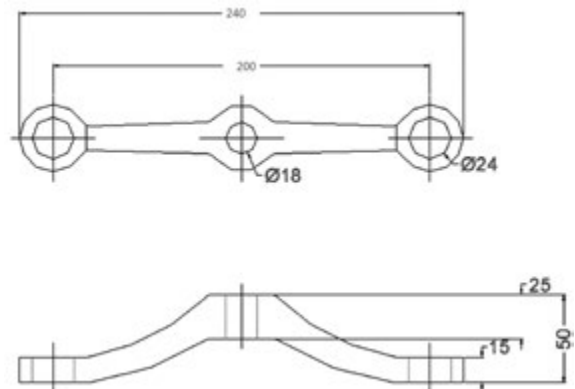

**Features:**

- Installed with Routels
- Firm holding with fin
- Material :- S.S. - 316
- Finish :- SSS / PSS

**NSF - 02 Two Way Spider Fitting with Fin**

**SPIDER FITTING WITHOUT FIN - S.S. 316**

**Features:**

- Installed with Routels
- Material :- S.S. - 316
- Finish :- SSS / PSS

**NSF - 03 Four Way Spider Fitting without Fin**

**Features:**

- Installed with Routels
- Material :- S.S. - 316
- Finish :- SSS / PSS

**NSF - 04 Three Way Spider Fitting without Fin**

**Features:**

- Installed with Routels
- Material :- S.S. - 316
- Finish :- SSS / PSS

**NSF - 05 Two Way Spider Fitting without Fin - 180°**

**SPIDER FITTING WITHOUT FIN - S.S. 316**

## NROUTE - 04 Telescopic Bolt

**SPIDER FITTING - TOP FIN PLATE - 304**

Ovalhole Size 15X40 mm

**Features:**

- Material :- S.S. - 304
- Finish :- SSS / PSS

**NSFP - 200 Top Fin Plate**

Ovalhole Size 15X40 mm