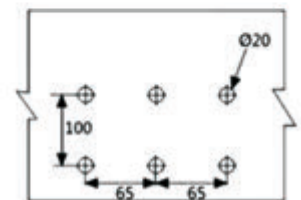

NSSP - 250 Splice Fin Plate

Glass Preparation

Features:

- Material :- SS - 304.
- Finish :- PSS/SSS

NSSP - 300 Splice Fin Plate