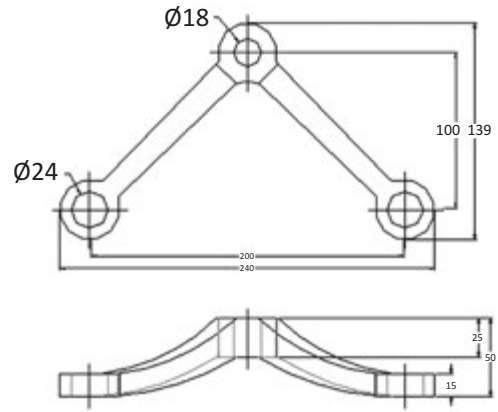

**NSF - 04 Three Way Spider Fitting without Fin**

**Features:**

- Installed with Routels
- Material :- S.S. - 316
- Finish :- SSS / PSS

**NSF - 05 Two Way Spider Fitting without Fin - 180°**

**SPIDER FITTING WITHOUT FIN - S.S. 316**

**Features:**

- Installed with Routels
- Material :- S.S. - 316
- Finish :- SSS / PSS

**NSF - 06 Two Way Spider Fitting without Fin - 90°**

**Features:**

- Installed with Routels
- Material :- S.S. - 316
- Finish :- SSS / PSS

## NROUTE - 04 Telescopic Bolt

**SPIDER FITTING - TOP FIN PLATE - 304**

Ovalhole Size 15X40 mm

**Features:**

- Material :- S.S. - 304
- Finish :- SSS / PSS

**NSFP - 200 Top Fin Plate**

Ovalhole Size 15X40 mm