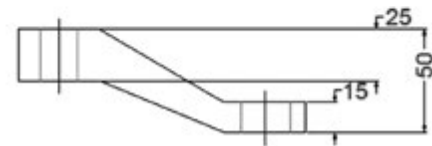

NSF - 06 Two Way Spider Fitting without Fin - 90°

Features:

- Installed with Routels
- Material :- S.S. - 316
- Finish :- SSS / PSS

NSF - 07 One Way Spider Fitting without Fin