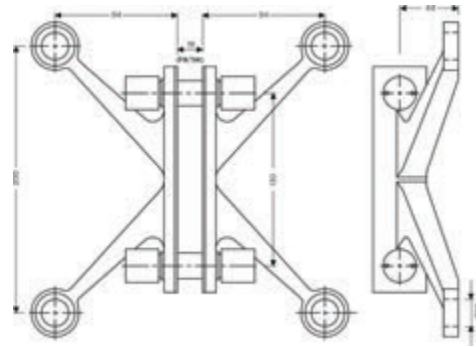

**SPIDER FITTING**

**SPIDER FITTING WITH FIN - S.S. 316**

**Features:**

- Installed with Routels
- Firm holding with fin
- Material :- S.S. - 316
- Finish :- SSS / PSS

**NSF - 01 Four Way Spider Fitting with Fin**

**Features:**

- Installed with Routels
- Firm holding with fin
- Material :- S.S. - 316
- Finish :- SSS / PSS

**NSF - 02 Two Way Spider Fitting with Fin**

**SPIDER FITTING WITHOUT FIN - S.S. 316**

**Features:**

## NROUTE - 04 Telescopic Bolt

**SPIDER FITTING - TOP FIN PLATE - 304**

Ovalhole Size 15X40 mm

**Features:**

- Material :- S.S. - 304
- Finish :- SSS / PSS

**NSFP - 200 Top Fin Plate**

Ovalhole Size 15X40 mm