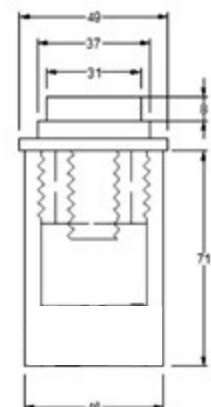

## NROUTE - 01 Articulated Bolt (Flat Head) - 60mm

**Features:**

- For Glass Thickness : Up To 15mm
- Material :- S.S. - 316
- Finish :- SSS / PSS

## NROUTE - 02 Fixed Bolt (Flat Head - 40mm)

**Features:**

- For Glass Thickness : Up To 15mm
- Material :- S.S. - 316
- Finish :- SSS / PSS

## NROUTE - 03 Fixed Bolt (Flat Head - 50mm)

**Features:**

- For Glass Thickness : Up To 15mm
- Material :- S.S. - 304
- Finish :- SSS / PSS

## NROUTE - 04 Telescopic Bolt

**SPIDER FITTING - TOP FIN PLATE - 304**

Ovalhole Size 15X40 mm

**Features:**

- Material :- S.S. - 304
- Finish :- SSS / PSS

**NSFP - 200 Top Fin Plate**

Ovalhole Size 15X40 mm