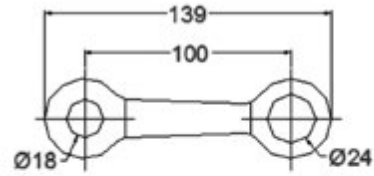

NSF - 06 Two Way Spider Fitting without Fin - 90°

Features:

- Installed with Routels
- Material :- S.S. - 316
- Finish :- SSS / PSS

NSF - 07 One Way Spider Fitting without Fin