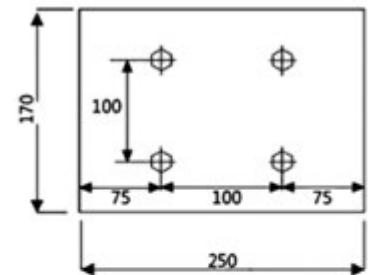

NSSP - 200 Splice Fin Plate

Glass Preparation

Features:

- Material :- SS - 304.
- Finish :- PSS/SSS