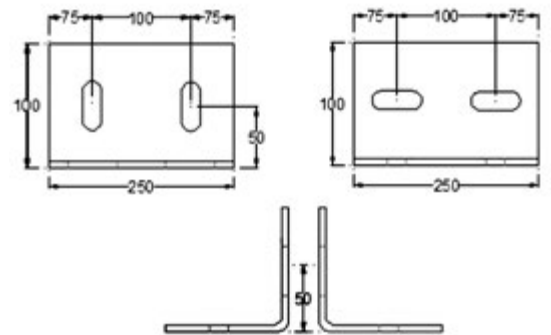

## NROUTE - 04 Telescopic Bolt

**SPIDER FITTING - TOP FIN PLATE - 304**

Ovalhole Size 15X40 mm

**Features:**

- Material :- S.S. - 304
- Finish :- SSS / PSS

**NSFP - 200 Top Fin Plate**

Ovalhole Size 15X40 mm

**Features:**

- Material :- S.S. - 304
- Finish :- SSS / PSS

**NSFP - 250 Top Fin Plate**

Ovalhole Size 15X40 mm

**Features:**

- Material :- S.S. - 304
- Finish :- SSS / PSS

**NSFP - 300 Top Fin Plate**

**SPIDER FITTING - SPLICE FIN PLATE - S.S. 304**

## **Glass Architectural Hardware**

The technical presentations and dimensions in the illustrations and drawings are non binding. We reserve the right to make changes to specifications at any time. We do not accept any responsibility for any errors which may occur in the production of this catalogue. All sizes in millimeter (mm).