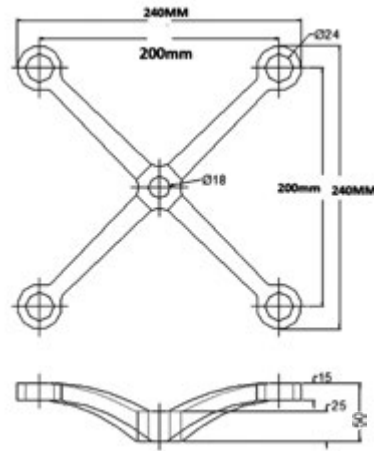

**SPIDER FITTING**

**SPIDER FITTING WITH FIN - S.S. 316**

**Features:**

- Installed with Routels
- Firm holding with fin
- Material :- S.S. - 316
- Finish :- SSS / PSS

**NSF - 01 Four Way Spider Fitting with Fin**

**Features:**

- Installed with Routels
- Firm holding with fin
- Material :- S.S. - 316
- Finish :- SSS / PSS

**NSF - 02 Two Way Spider Fitting with Fin**

**SPIDER FITTING WITHOUT FIN - S.S. 316**

**Features:**

## NROUTE - 04 Telescopic Bolt

**SPIDER FITTING - TOP FIN PLATE - 304**

Ovalhole Size 15X40 mm

**Features:**

- Material :- S.S. - 304
- Finish :- SSS / PSS

**NSFP - 200 Top Fin Plate**

Ovalhole Size 15X40 mm

**Features:**

- Material :- S.S. - 304
- Finish :- SSS / PSS

**NSFP - 250 Top Fin Plate**

Ovalhole Size 15X40 mm

**Features:**

- Material :- S.S. - 304
- Finish :- SSS / PSS

**NSFP - 300 Top Fin Plate**

**SPIDER FITTING - SPLICE FIN PLATE - S.S. 304**