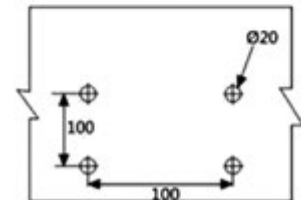

NSSP - 200 Splice Fin Plate

Glass Preparation

Features:

- Material :- SS - 304.
- Finish :- PSS/SSS