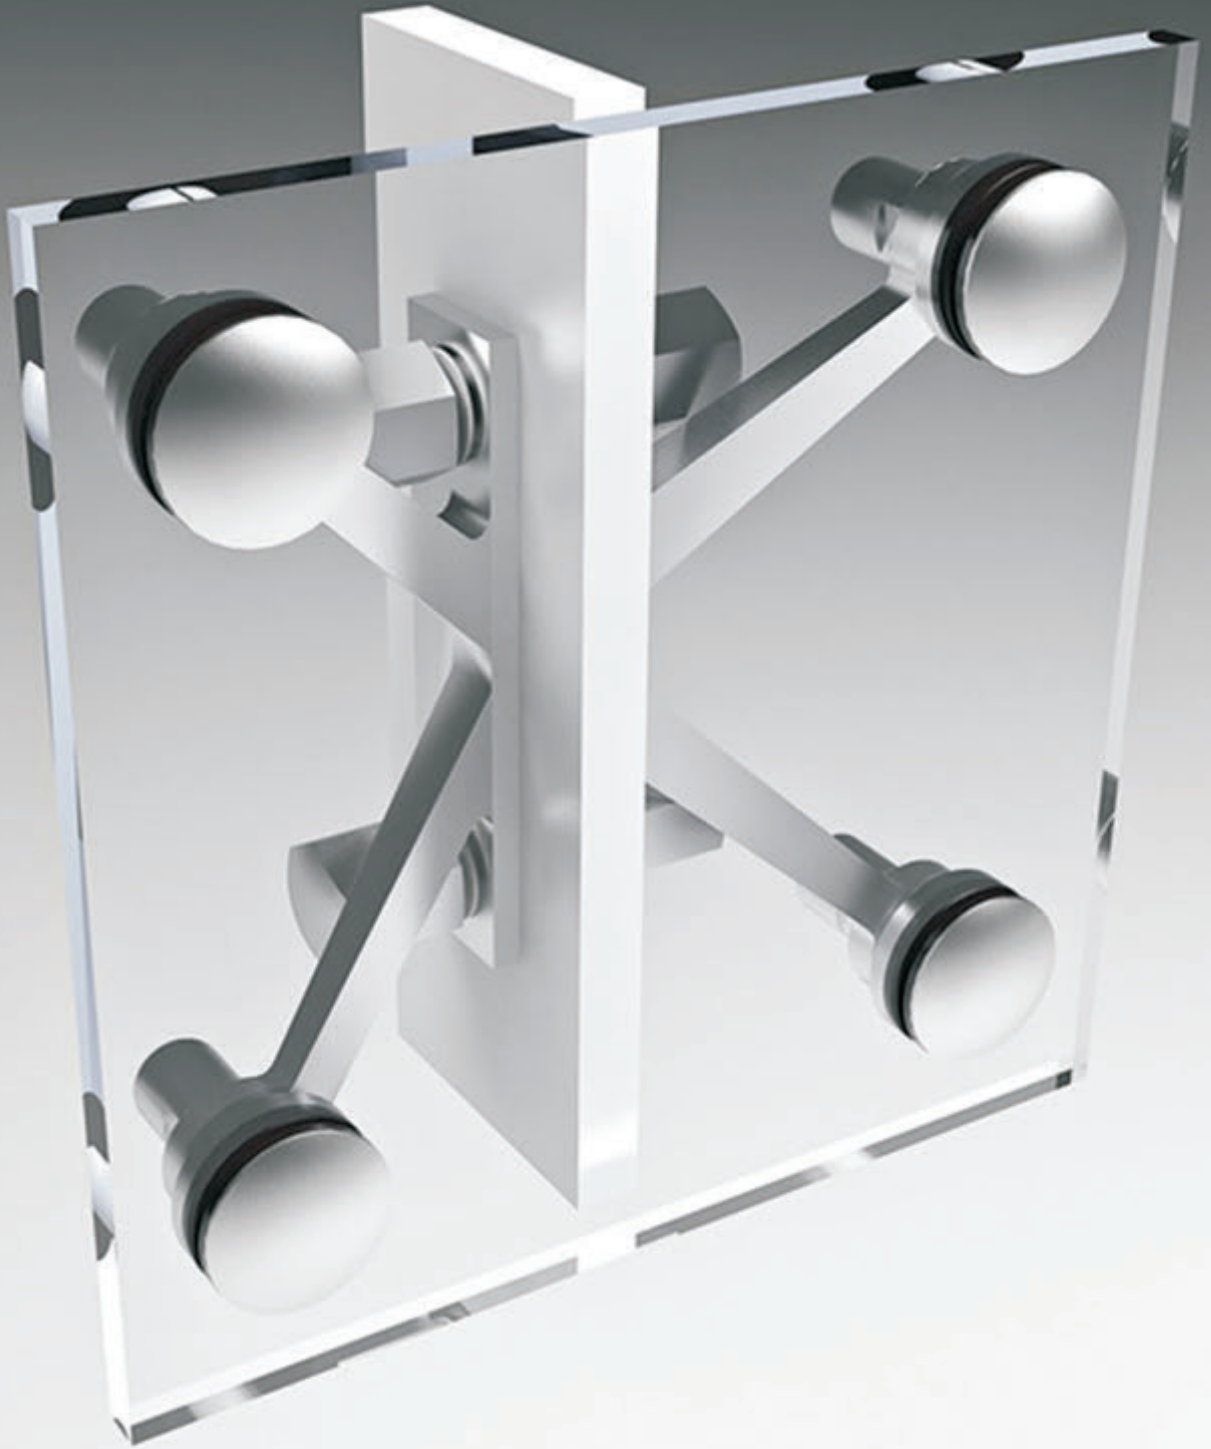

**SPIDER FITTING**

**SPIDER FITTING WITH FIN - S.S. 316**

**Features:**

- Installed with Routels
- Firm holding with fin
- Material :- S.S. - 316
- Finish :- SSS / PSS

**NSF - 01 Four Way Spider Fitting with Fin**

**Features:**

- Installed with Routels
- Firm holding with fin
- Material :- S.S. - 316
- Finish :- SSS / PSS

**NSF - 02 Two Way Spider Fitting with Fin**

**SPIDER FITTING WITHOUT FIN - S.S. 316**

**Features:**

- Installed with Routels
- Material :- S.S. - 316
- Finish :- SSS / PSS

**NSF - 03 Four Way Spider Fitting without Fin**

**Features:**

- Installed with Routels
- Material :- S.S. - 316
- Finish :- SSS / PSS