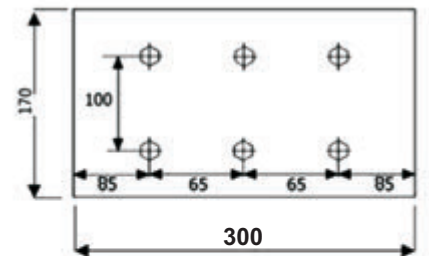

NSSP - 250 Splice Fin Plate

Glass Preparation

Features:

- Material :- SS - 304.
- Finish :- PSS/SSS

NSSP - 300 Splice Fin Plate