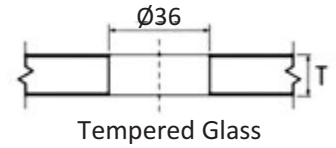

SPIDER FITTING - ROUTEL - S.S. 316

Features:

- For Glass Thickness : Up To 15mm
- Material :- S.S. - 316
- Finish :- SSS / PSS