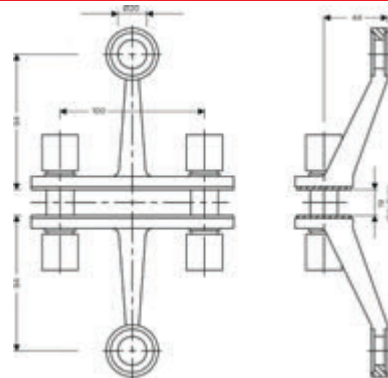

**SPIDER FITTING**

**SPIDER FITTING WITH FIN - S.S. 316**

**Features:**

- Installed with Routels
- Firm holding with fin
- Material :- S.S. - 316
- Finish :- SSS / PSS

**NSF - 01 Four Way Spider Fitting with Fin**

**Features:**

- Installed with Routels
- Firm holding with fin
- Material :- S.S. - 316
- Finish :- SSS / PSS

**NSF - 02 Two Way Spider Fitting with Fin**

**SPIDER FITTING WITHOUT FIN - S.S. 316**

**Features:**